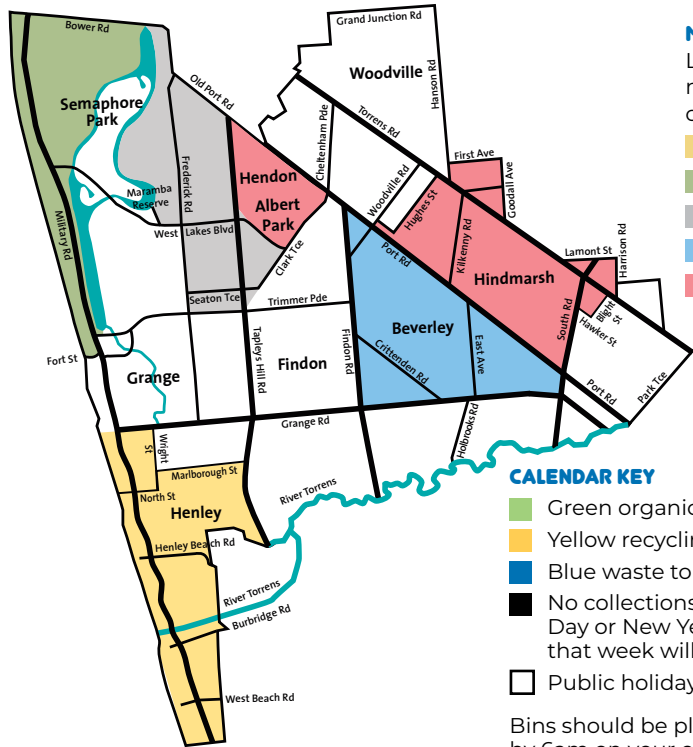

BEVERLY RECYCLING & WASTE CENTRE

Recycling facility for general waste, paper, cardboard, garden organics, construction and demolition materials, scrap metals, e-waste, oil, tyres, paint and mattresses.

Open 7 days a week

2-6 Toogood Ave, Beverley
Mon to Sat 8am - 4pm
Sun 8am - 1pm
Closed public holidays

Fees apply for some items

Visit charlessturt.sa.gov.au

Get bin calendar and collection reminders on the free My Local Services App.

COLLECTION CALENDAR AREA A

MAP KEY
Locate your suburb on the map to determine your collection day for Area A

- **MONDAY**
- **TUESDAY**
- **WEDNESDAY**
- **THURSDAY**
- **FRIDAY**

CALENDAR KEY

- Green organics bin (fortnightly)
- Yellow recycling bin (fortnightly)
- Blue waste to landfill bin (weekly)
- No collections Good Friday, Christmas Day or New Years Day. All collections that week will occur a day later.
- Public holiday collection as usual

COLLECTION CALENDAR AREA B

MAP KEY
Locate your suburb on the map to determine your collection day for Area A

- **MONDAY**
- **TUESDAY**
- **WEDNESDAY**
- **THURSDAY**
- **FRIDAY**

CALENDAR KEY

- Green organics bin (fortnightly)
- Yellow recycling bin (fortnightly)
- Blue waste to landfill bin (weekly)
- No collections Good Friday, Christmas Day or New Years Day. All collections that week will occur a day later.
- Public holiday collection as usual