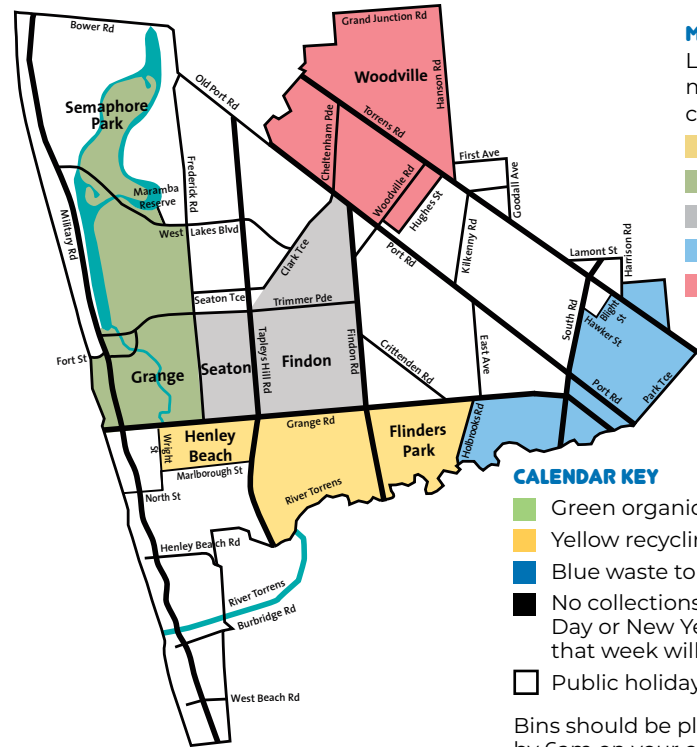

COLLECTION CALENDAR AREA A

MAP KEY
Locate your suburb on the map to determine your collection day for Area A

- **MONDAY**
- **TUESDAY**
- **WEDNESDAY**
- **THURSDAY**
- **FRIDAY**

CALENDAR KEY

- Green organics bin (fortnightly)
- Yellow recycling bin (fortnightly)
- Blue waste to landfill bin (weekly)
- No collections Good Friday, Christmas Day or New Years Day. All collections that week will occur a day later.
- Public holiday collection as usual

SEPTEMBER 2024							OCTOBER 2024							NOVEMBER 2024							DECEMBER 2024							
M	T	W	T	F	S	S	M	T	W	T	F	S	S	M	T	W	T	F	S	S	M	T	W	T	F	S	S	
						1			1	2	3	4	5	6					1	2	3						1	2
2	3	4	5	6	7	8	7	8	9	10	11	12	13	4	5	6	7	8	9	10	2	3	4	5	6	7	8	
9	10	11	12	13	14	15	14	15	16	17	18	19	20	11	12	13	14	15	16	17	9	10	11	12	13	14	15	
16	17	18	19	20	21	22	21	22	23	24	25	26	27	18	19	20	21	22	23	24	16	17	18	19	20	21	22	
23	24	25	26	27	28	29	28	29	30	31				25	26	27	28	29	30	23	24	25	26	27	28	29		
30														30	31						30	31						

COLLECTION CALENDAR AREA B

MAP KEY
Locate your suburb on the map to determine your collection day for Area A

- **MONDAY**
- **TUESDAY**
- **WEDNESDAY**
- **THURSDAY**
- **FRIDAY**

CALENDAR KEY

- Green organics bin (fortnightly)
- Yellow recycling bin (fortnightly)
- Blue waste to landfill bin (weekly)
- No collections Good Friday, Christmas Day or New Years Day. All collections that week will occur a day later.
- Public holiday collection as usual