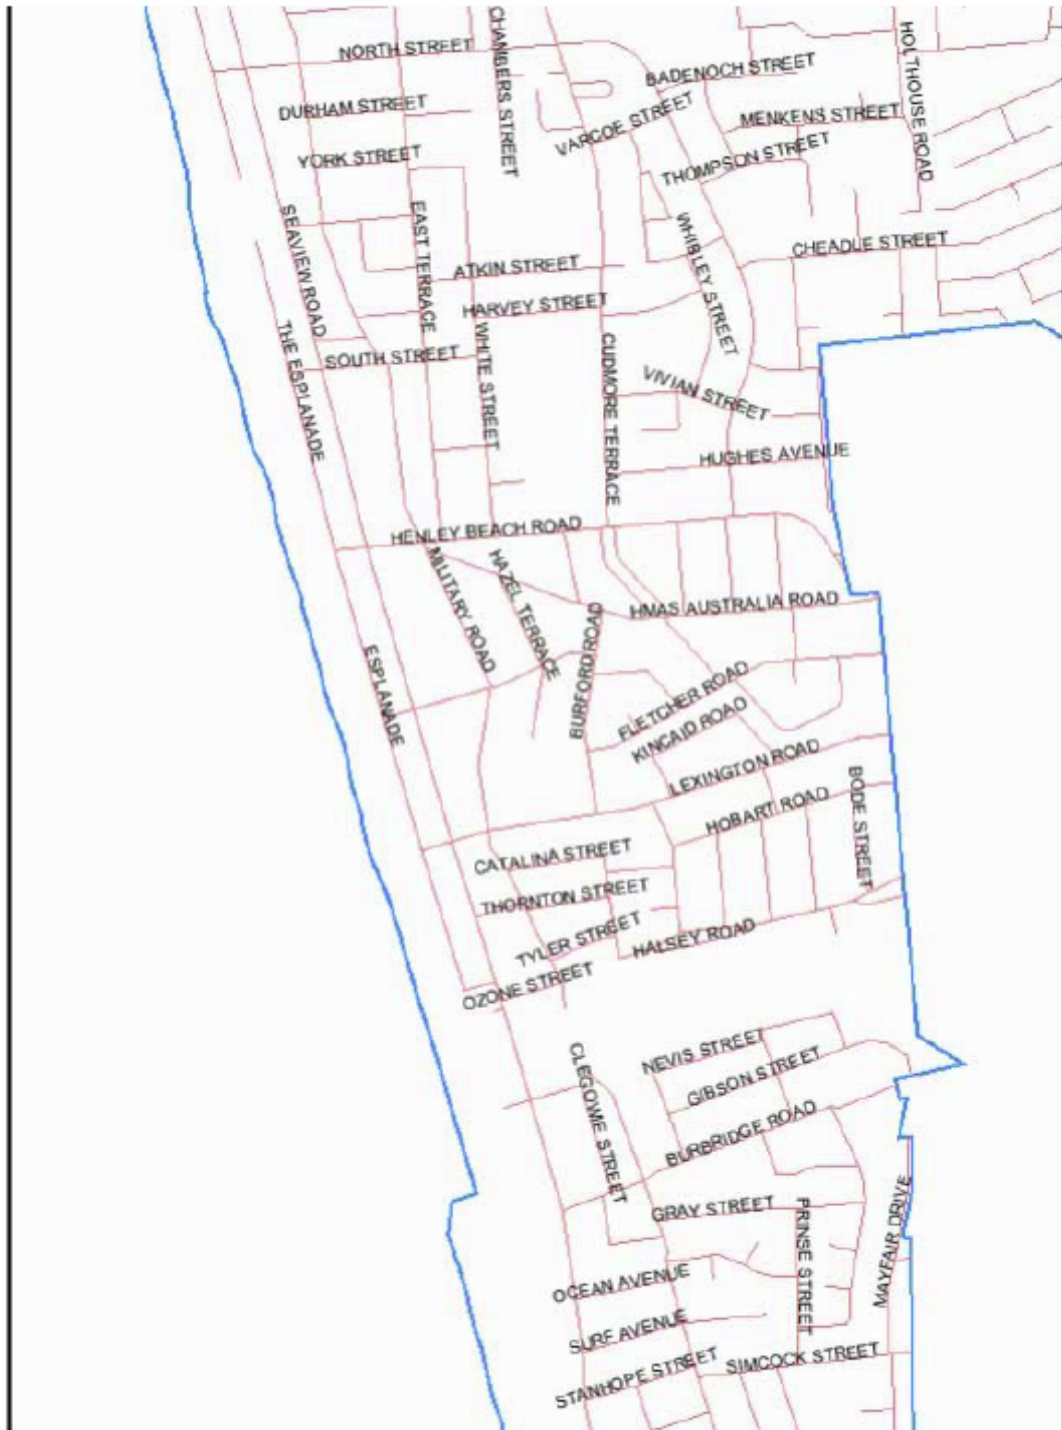

Area 1 – Fort Street to Grange Road – Ice-cream vending

Area 2 – Grange Road to South Street – Ice-cream vending

Area 3 – South Street to River Torrens – Ice-cream vending

Area 4 – River Torrens to City of Charles Sturt Boundary