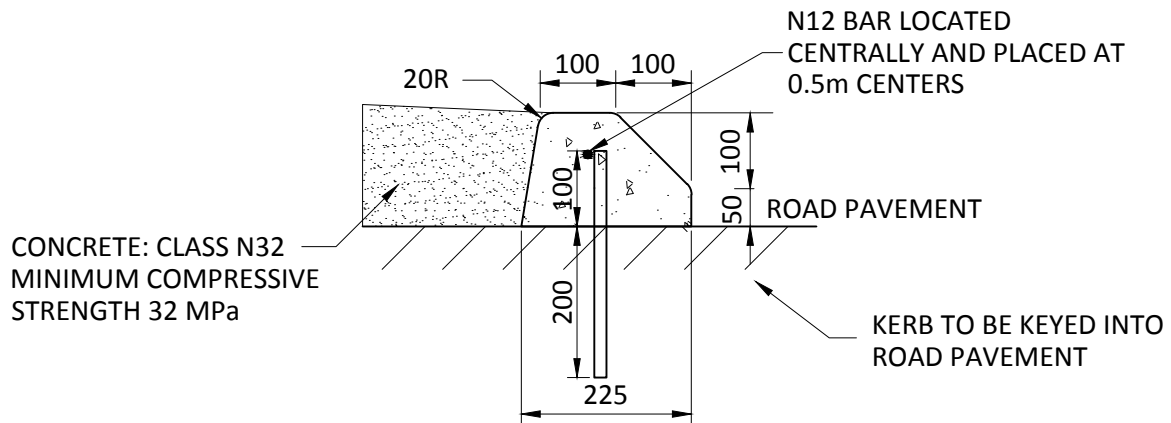

MEDIAN KERB TYPE A

SCALE 1:10

MEDIAN KERB TYPE B

SCALE 1:10

DRAWING FILE
LOCATION
T:\AUTOCAD
BLOCKS\details\standard sheets
A4\Review 2012\MEDIAN KERB -
TYPE A AND TYPE B - M1269.dwg

COORDINATOR
DESIGN
B. MORIAS
13.04.12

EDITED
JCU
13.04.12
DRAWN
MY.W
13.02.12
DESIGNED
MY.W
13.02.12

STANDARD DETAIL
MEDIAN KERB
TYPE A AND TYPE B

SCALE AS SHOWN

CITY OF CHARLES STURT

SHEET

1 of 1

TRIM No.
12/31193

DRAWING No.
M1269