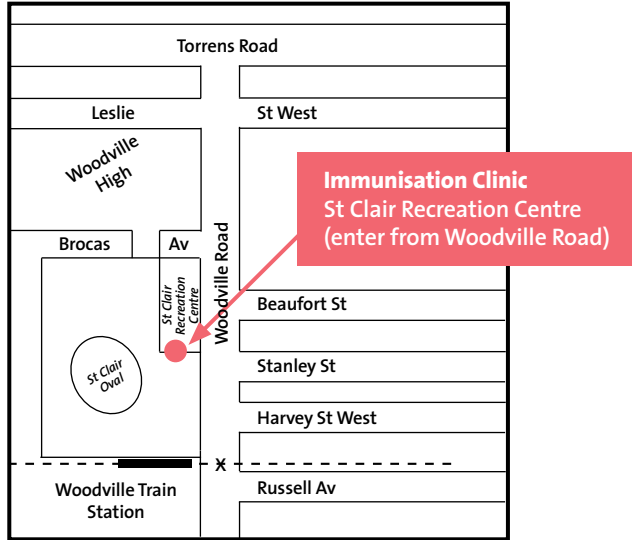

## LITTLE BANG DISCOVERY CLUB

**(3-5 years)**

Interactive science activities for the inquisitive mind.

Bookings required.

**10.30-11.30am**

Thursday (fortnightly)

Term 1 West Lakes  
Term 2 Hindmarsh  
Term 3 Findon  
Term 4 Civic

## LITTLE BUGGERS

**Suitable for all ages**

Hands on invertebrate and nature education for kids.

**10-11.30am**

Last Saturday  
of every month

**Bower Cottages**  
200 Bower Road,  
Semaphore

Join the library today for a lifetime of reading  
and learning opportunities and  
to receive a Lizzie the Lizard Library card.