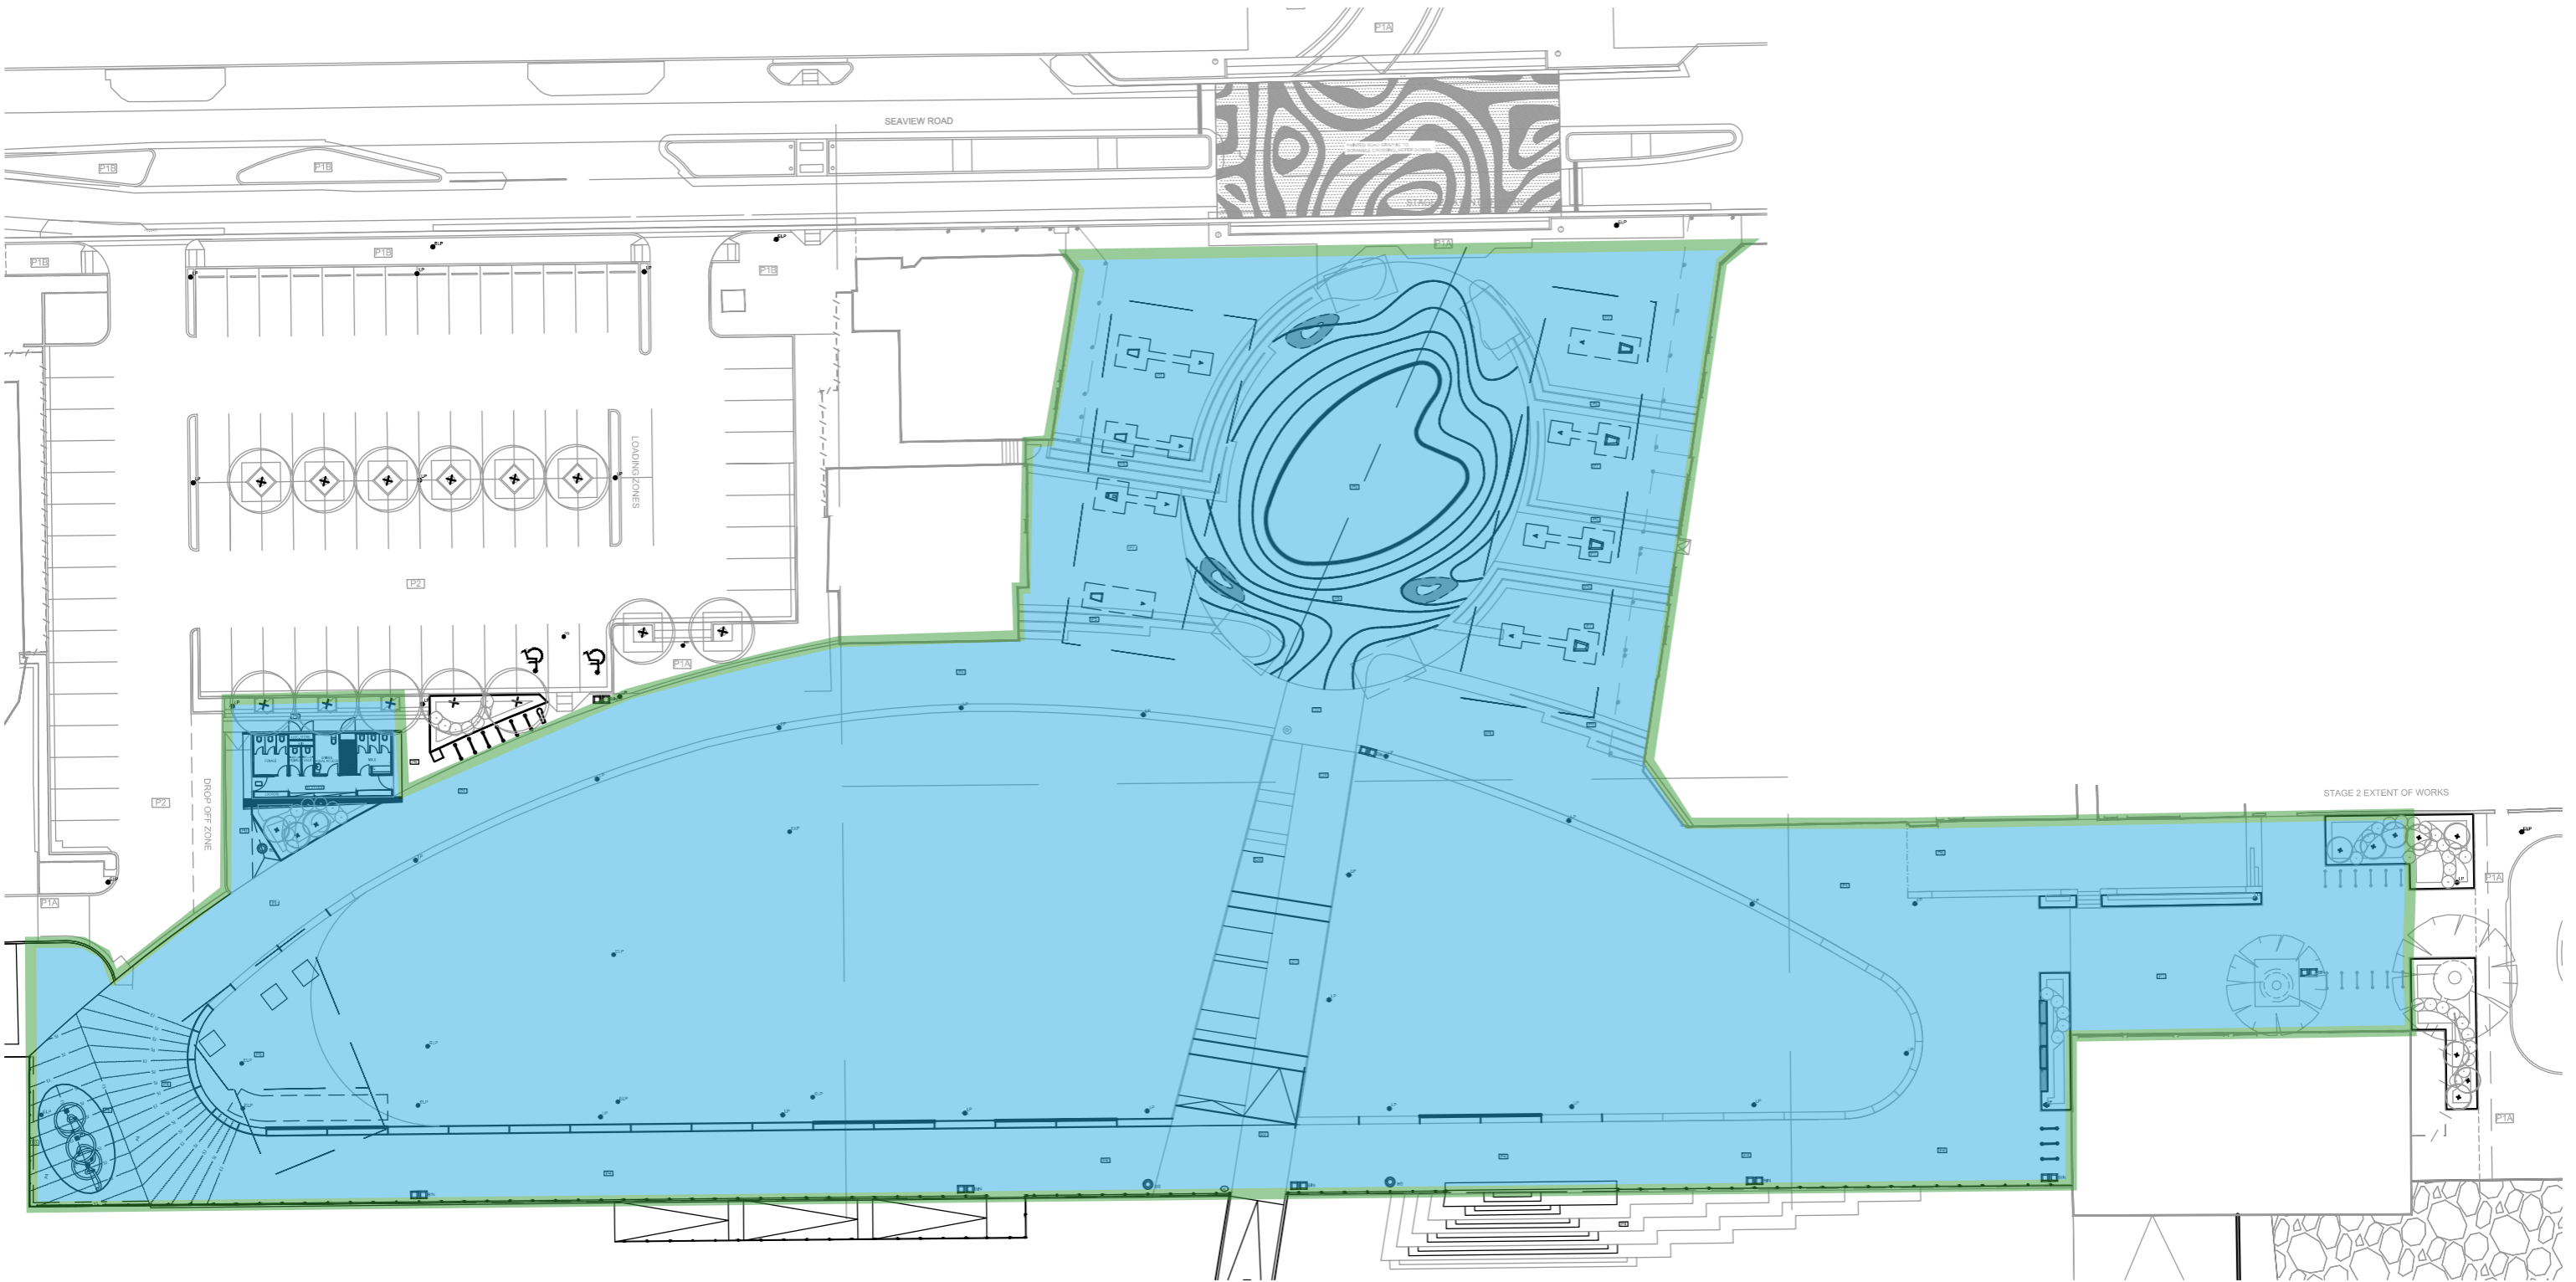

NO SMOKING AREA
- OUTDOOR DINING PERMITS OVERRIDE WHEN IN USE

SCALE 1:500 @A3 METRES
0 5 10 15 20 25

HENLEY SQUARE - NO SMOKING AREA